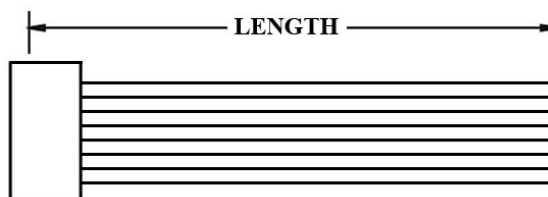

### ORDERING INFORMATION:

P/N K 1 2 3 XXXXXX - XXX C M

1. HOUSING TYPE AT 2 ENDS:

"368HG" 3.68MM PITCH Ø1.58MM WIRE HOUSING TO HOUSING (WIRING 1:1)

"368H2" DITTO, BUT SAME DIRECTION OF CONTACTS AT 2 ENDS (WIRING 1:N)

## WIRE HARNESS CABLE WITH 3.68MM PITCH WIRE-TO-WIRE CRIMPED HOUSINGS (F2)

K368HG2X3

3.68MM PITCH HOUSING P/N 368HG-2X3HW

K368H2

K368HU