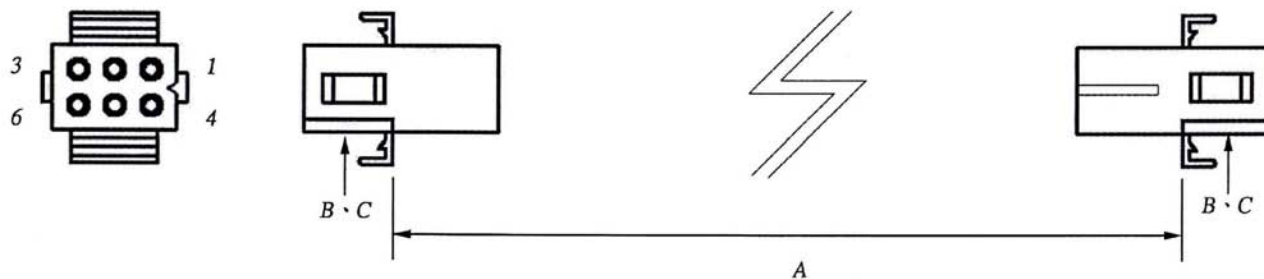

WIRE HARNESS CABLE WITH 3.68MM PITCH WIRE-TO-WIRE CRIMPED HOUSINGS (F2)

K368HG2X3

3.68MM PITCH HOUSING P/N 368HG-2X3HW