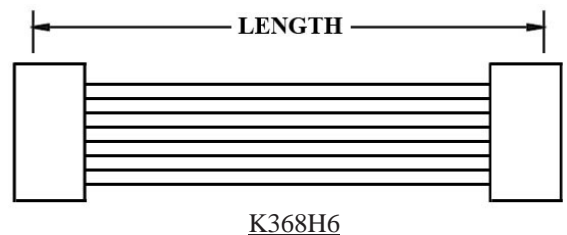

ORDERING INFORMATION:

P/N K 1 2 3 XXXXXX - XXX C M

1. HOUSING TYPE AT 2 ENDS:

- "368HM" 3.68MM PITCH Ø1.58MM WIRE HOUSING TO HOUSING (WIRING 1:1)
- "368H6" DITTO, BUT SAME DIRECTION OF CONTACTS AT 2 ENDS (WIRING 1:N)
- "368HW" DITTO, BUT HOUSING TO 3MM TINNED END

2. NO. OF CONTACTS:

- 1X1, 1X2, 1X3, 1X4, 1X5, 2X2, 2X3, 3X3, 3X4, 3X5

3. LENGTH IN CM (CENTIMETERS)