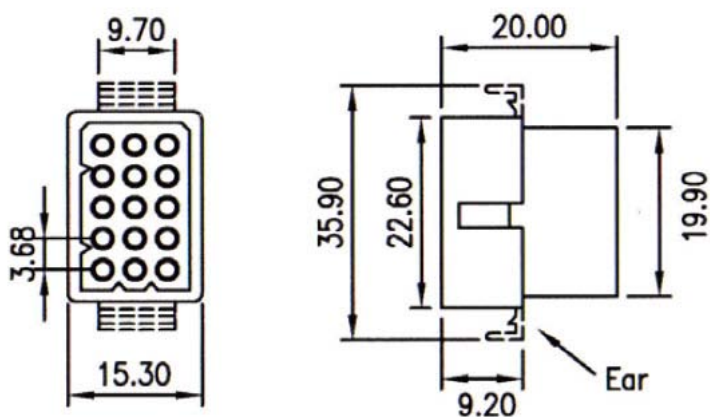

### ORDERING INFORMATION:

P/N K 1 2 3 XXXXXX - XXX C M

1. HOUSING TYPE AT 2 ENDS:

"368HN" 3.68MM PITCH Ø1.58MM WIRE HOUSING TO HOUSING (WIRING 1:1)

"368H7" DITTO, BUT SAME DIRECTION OF CONTACTS AT 2 ENDS (WIRING 1:N)

"368HX" DITTO, BUT HOUSING TO 3MM TINNED END

2. NO. OF CONTACTS:

1X2, 1X3, 1X4, 1X5, 2X2, 2X3, 3X3, 3X4, 3X5

3. LENGTH IN CM (CENTIMETERS)

## WIRE HARNESS CABLE WITH 3.68MM PITCH WIRE-TO-WIRE CRIMPED HOUSINGS (M6)

K368HN3X5

3.68MM PITCH HOUSING P/N 368HN-3X5HW

K368H7

K368HX

### ORDERING INFORMATION:

P/N K 1 2 3 XXXXXX - XXX C M

1. HOUSING TYPE AT 2 ENDS:

- "368HN" 3.68MM PITCH Ø1.58MM WIRE HOUSING TO HOUSING (WIRING 1:1)
- "368H7" DITTO, BUT SAME DIRECTION OF CONTACTS AT 2 ENDS (WIRING 1:N)
- "368HX" DITTO, BUT HOUSING TO 3MM TINNED END