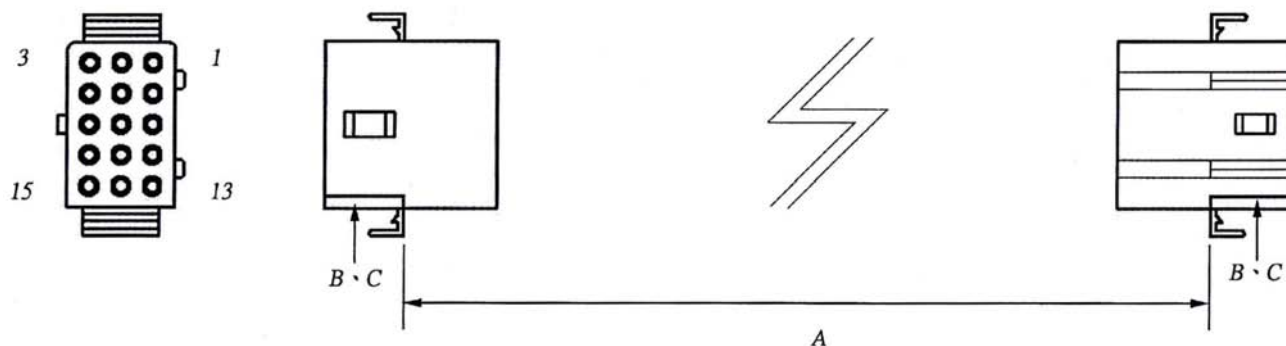

WIRE HARNESS CABLE WITH 3.68MM PITCH WIRE-TO-WIRE CRIMPED HOUSINGS (F3)

K368HG3X5