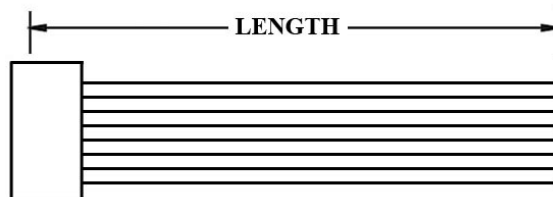

## WIRE HARNESS CABLE WITH 3.68MM PITCH WIRE-TO-WIRE CRIMPED HOUSINGS (M6)

K368HN3X5

3.68MM PITCH HOUSING P/N 368HN-3X5HW

K368H7

K368HX