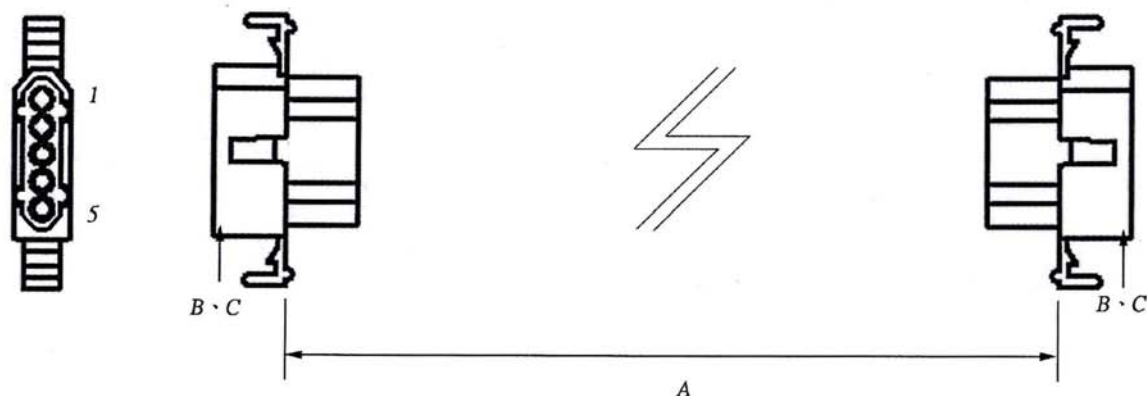

WIRE HARNESS CABLE WITH 3.68MM PITCH WIRE-TO-WIRE CRIMPED HOUSINGS (M4)

K368HN1X5

3.68MM PITCH HOUSING P/N 368HN-1X5HW