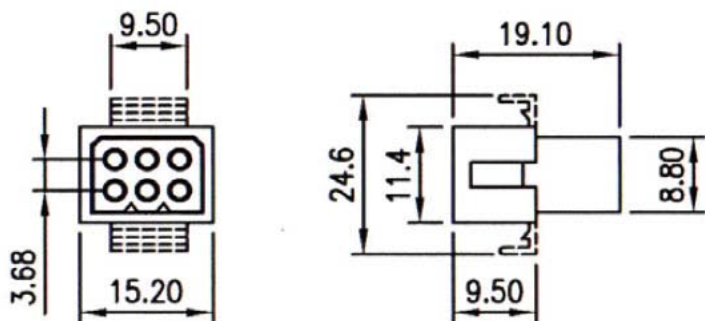

### ORDERING INFORMATION:

P/N K 1 2 3 XXXXXX - XXX C M

1. HOUSING TYPE AT 2 ENDS:

"368HN" 3.68MM PITCH Ø1.58MM WIRE HOUSING TO HOUSING (WIRING 1:1)

"368H7" DITTO, BUT SAME DIRECTION OF CONTACTS AT 2 ENDS (WIRING 1:N)

## WIRE HARNESS CABLE WITH 3.68MM PITCH WIRE-TO-WIRE CRIMPED HOUSINGS (M5)

K368HN2X3

3.68MM PITCH HOUSING P/N 368HN-2X3HW

K368H7

K368HX