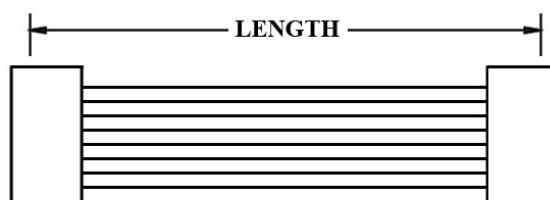

### ORDERING INFORMATION:

P/N K 1 2 3 CM

1. HOUSING TYPE AT 2 ENDS:

"368HG" 3.68MM PITCH Ø1.58MM WIRE HOUSING TO HOUSING (WIRING 1:1)

"368H2" DITTO, BUT SAME DIRECTION OF CONTACTS AT 2 ENDS (WIRING 1:N)

"368HU" DITTO, BUT HOUSING TO 3MM TINNED END

2. NO. OF CONTACTS:

1X2, 1X3, 1X4, 1X5, 2X2, 2X3, 3X3, 3X4, 3X5

3. LENGTH IN CM (CENTIMETERS)

## WIRE HARNESS CABLE WITH 2\*3.68MM PITCH WIRE-TO-WIRE CRIMPED HOUSINGS (M1)

K368HM1X5

3.68MM PITCH HOUSING P/N 368HM-1X5HW

K368H6

K368HW