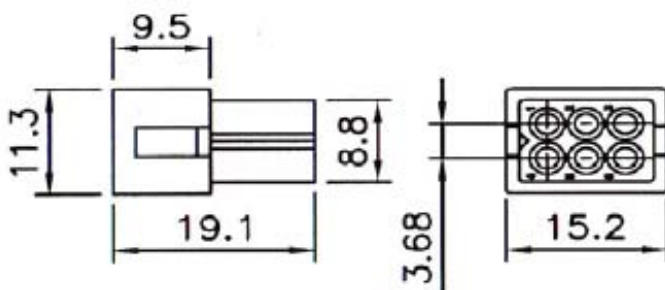

ORDERING INFORMATION:

P/N K 1 2 3 XXXXXX - XXX C M

1. HOUSING TYPE AT 2 ENDS:

- "368HM" 3.68MM PITCH Ø1.58MM WIRE HOUSING TO HOUSING (WIRING 1:1)
- "368H6" DITTO, BUT SAME DIRECTION OF CONTACTS AT 2 ENDS (WIRING 1:N)
- "368HW" DITTO, BUT HOUSING TO 3MM TINNED END

2. NO. OF CONTACTS:

- 1X1, 1X2, 1X3, 1X4, 1X5, 2X2, 2X3, 3X3, 3X4, 3X5

3. LENGTH IN CM (CENTIMETERS)