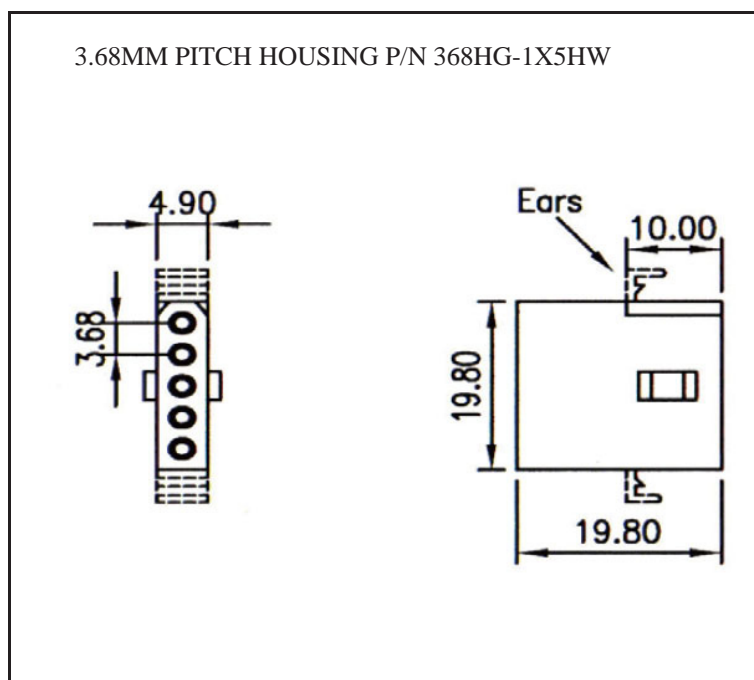

## WIRE HARNESS CABLE WITH 3.68MM PITCH WIRE-TO-WIRE CRIMPED HOUSINGS (F1)

K368HG1X5

K368H2

K368HU

### ORDERING INFORMATION:

P/N K 1 2 3 XXXXXX - XXX C M

1. HOUSING TYPE AT 2 ENDS:

"368HG" 3.68MM PITCH Ø1.58MM WIRE HOUSING TO HOUSING (WIRING 1:1)

"368H2" DITTO, BUT SAME DIRECTION OF CONTACTS AT 2 ENDS (WIRING 1:N)

### ORDERING INFORMATION:

P/N K 1 2 3 XXXXXX - XXX C M

1. HOUSING TYPE AT 2 ENDS:

"368HM" 3.68MM PITCH Ø1.58MM WIRE HOUSING TO HOUSING (WIRING 1:1)

"368H6" DITTO, BUT SAME DIRECTION OF CONTACTS AT 2 ENDS (WIRING 1:N)