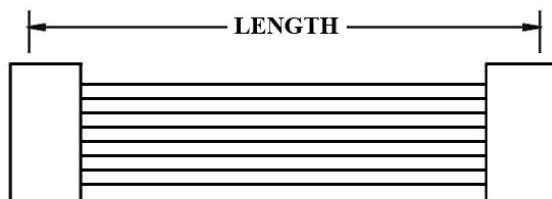

WIRE HARNESS CABLE WITH 3.68MM PITCH WIRE-TO-WIRE CRIMPED HOUSINGS (M5)

K368HN2X3

3.68MM PITCH HOUSING P/N 368HN-2X3HW

K368H7

K368HX

ORDERING INFORMATION:

P/N K 1 2 3 XXXXXX - XXX C M

1. HOUSING TYPE AT 2 ENDS:

"368HN" 3.68MM PITCH Ø1.58MM WIRE HOUSING TO HOUSING (WIRING 1:1)

"368H7" DITTO, BUT SAME DIRECTION OF CONTACTS AT 2 ENDS (WIRING 1:N)

"368HX" DITTO, BUT HOUSING TO 3MM TINNED END

2. NO. OF CONTACTS:

1X2, 1X3, 1X4, 1X5, 2X2, 2X3, 3X3, 3X4, 3X5

3. LENGTH IN CM (CENTIMETERS)