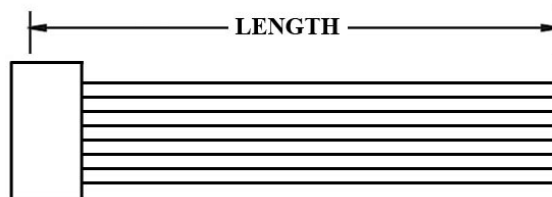

## WIRE HARNESS CABLE WITH 3.68MM PITCH WIRE-TO-WIRE CRIMPED HOUSINGS (F1)

K368HG1X5

K368H2

K368HU

### ORDERING INFORMATION:

P/N K 1 2 3 XXXXXX - XXX C M

1. HOUSING TYPE AT 2 ENDS:

"368HG" 3.68MM PITCH Ø1.58MM WIRE HOUSING TO HOUSING (WIRING 1:1)

"368H2" DITTO, BUT SAME DIRECTION OF CONTACTS AT 2 ENDS (WIRING 1:N)