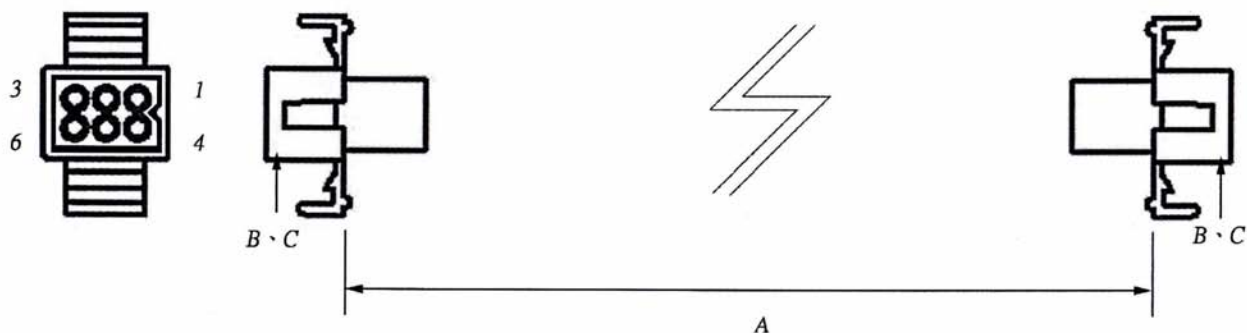

WIRE HARNESS CABLE WITH 3.68MM PITCH WIRE-TO-WIRE CRIMPED HOUSINGS (M5)

K368HN2X3

3.68MM PITCH HOUSING P/N 368HN-2X3HW