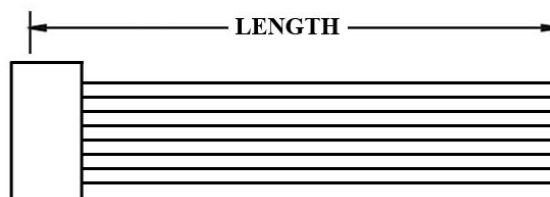

## WIRE HARNESS CABLE WITH 2\*3.68MM PITCH WIRE-TO-WIRE CRIMPED HOUSINGS (M1)

K368HM1X5

3.68MM PITCH HOUSING P/N 368HM-1X5HW

K368H6

K368HW