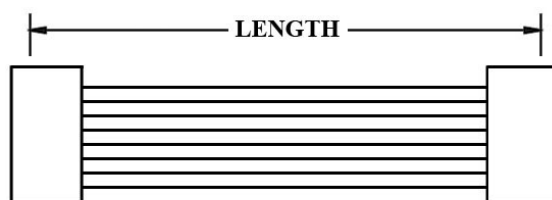

## WIRE HARNESS CABLE WITH 3.68MM PITCH WIRE-TO-WIRE CRIMPED HOUSINGS (F1)

K368HG1X5

K368H2

K368HU

### ORDERING INFORMATION:

P/N K 1 2 3 XXXXXX - XXX C M

1. HOUSING TYPE AT 2 ENDS:

"368HG" 3.68MM PITCH Ø1.58MM WIRE HOUSING TO HOUSING (WIRING 1:1)

"368H2" DITTO, BUT SAME DIRECTION OF CONTACTS AT 2 ENDS (WIRING 1:N)

### ORDERING INFORMATION:

P/N K 1 2 3 XXXXXX - XXX C M

1. HOUSING TYPE AT 2 ENDS:

- "368HN" 3.68MM PITCH Ø1.58MM WIRE HOUSING TO HOUSING (WIRING 1:1)
- "368H7" DITTO, BUT SAME DIRECTION OF CONTACTS AT 2 ENDS (WIRING 1:N)
- "368HX" DITTO, BUT HOUSING TO 3MM TINNED END