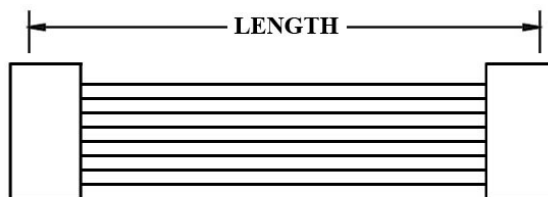

### ORDERING INFORMATION:

P/N K 1 2 3 XXXXXX - XXX C M

1. HOUSING TYPE AT 2 ENDS:

"368HG" 3.68MM PITCH Ø1.58MM WIRE HOUSING TO HOUSING (WIRING 1:1)

"368H2" DITTO, BUT SAME DIRECTION OF CONTACTS AT 2 ENDS (WIRING 1:N)

"368HU" DITTO, BUT HOUSING TO 3MM TINNED END

2. NO. OF CONTACTS:

1X2, 1X3, 1X4, 1X5, 2X2, 2X3, 3X3, 3X4, 3X5

3. LENGTH IN CM (CENTIMETERS)

## WIRE HARNESS CABLE WITH 3.68MM PITCH WIRE-TO-WIRE CRIMPED HOUSINGS (F2)

K368HG2X3

3.68MM PITCH HOUSING P/N 368HG-2X3HW

K368H2

K368HU