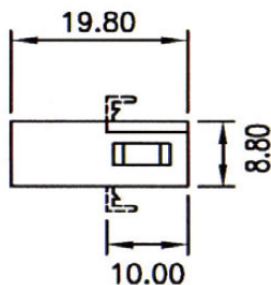

### ORDERING INFORMATION:

P/N K 1 2 3 XXXXXX - XXX C M

1. HOUSING TYPE AT 2 ENDS:

"368HG" 3.68MM PITCH Ø1.58MM WIRE HOUSING TO HOUSING (WIRING 1:1)

"368H2" DITTO, BUT SAME DIRECTION OF CONTACTS AT 2 ENDS (WIRING 1:N)

"368HU" DITTO, BUT HOUSING TO 3MM TINNED END

2. NO. OF CONTACTS:

1X2, 1X3, 1X4, 1X5, 2X2, 2X3, 3X3, 3X4, 3X5

3. LENGTH IN CM (CENTIMETERS)

## WIRE HARNESS CABLE WITH 3.68MM PITCH WIRE-TO-WIRE CRIMPED HOUSINGS (F2)

K368HG2X3

3.68MM PITCH HOUSING P/N 368HG-2X3HW

K368H2

K368HU