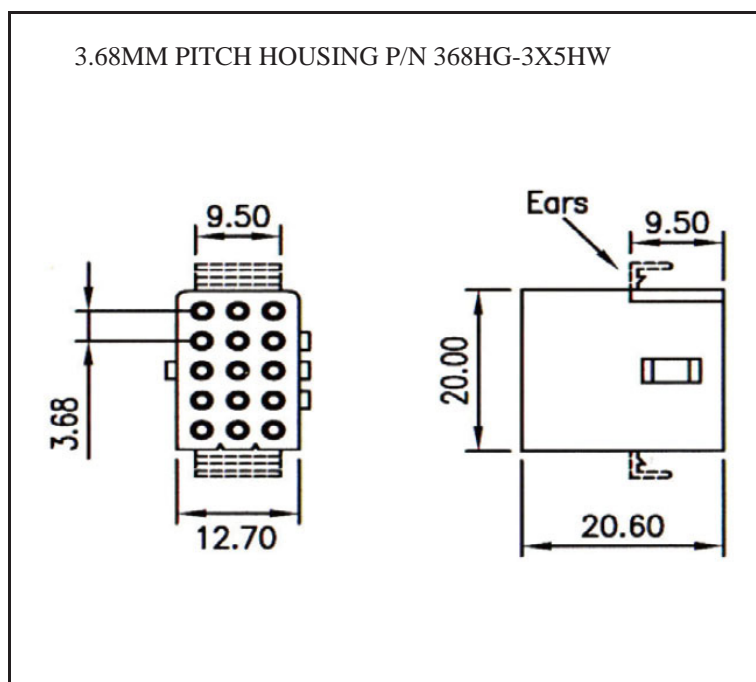

ORDERING INFORMATION:

P/N K 1 2 3 CM

1. HOUSING TYPE AT 2 ENDS:

"368HG" 3.68MM PITCH Ø1.58MM WIRE HOUSING TO HOUSING (WIRING 1:1)

"368H2" DITTO, BUT SAME DIRECTION OF CONTACTS AT 2 ENDS (WIRING 1:N)

"368HU" DITTO, BUT HOUSING TO 3MM TINNED END

2. NO. OF CONTACTS:

1X2, 1X3, 1X4, 1X5, 2X2, 2X3, 3X3, 3X4, 3X5

3. LENGTH IN CM (CENTIMETERS)