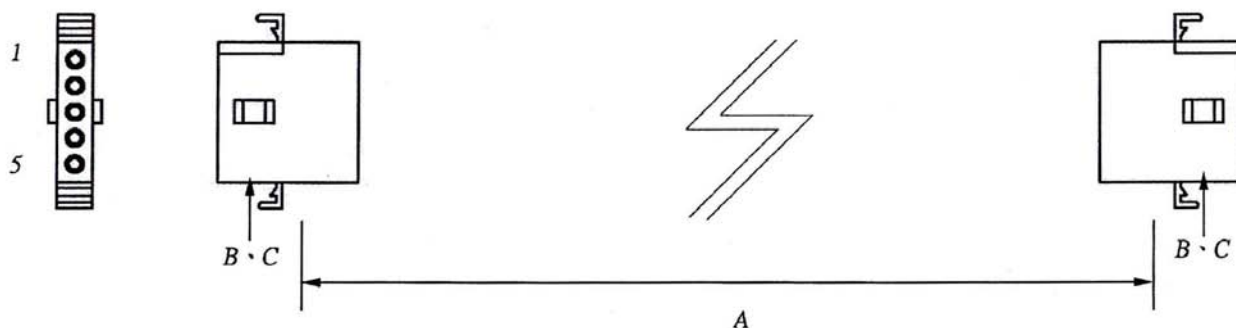

## WIRE HARNESS CABLE WITH 3.68MM PITCH WIRE-TO-WIRE CRIMPED HOUSINGS (F1)

K368HG1X5

K368H2

K368HU

### ORDERING INFORMATION:

P/N K 1 2 3 XXXXXX - XXX C M

1. HOUSING TYPE AT 2 ENDS:

"368HG" 3.68MM PITCH Ø1.58MM WIRE HOUSING TO HOUSING (WIRING 1:1)

"368H2" DITTO, BUT SAME DIRECTION OF CONTACTS AT 2 ENDS (WIRING 1:N)

### ORDERING INFORMATION:

P/N K 1 2 3 XXXXXX - XXX C M

1. HOUSING TYPE AT 2 ENDS:

- "368HN" 3.68MM PITCH Ø1.58MM WIRE HOUSING TO HOUSING (WIRING 1:1)
- "368H7" DITTO, BUT SAME DIRECTION OF CONTACTS AT 2 ENDS (WIRING 1:N)
- "368HX" DITTO, BUT HOUSING TO 3MM TINNED END