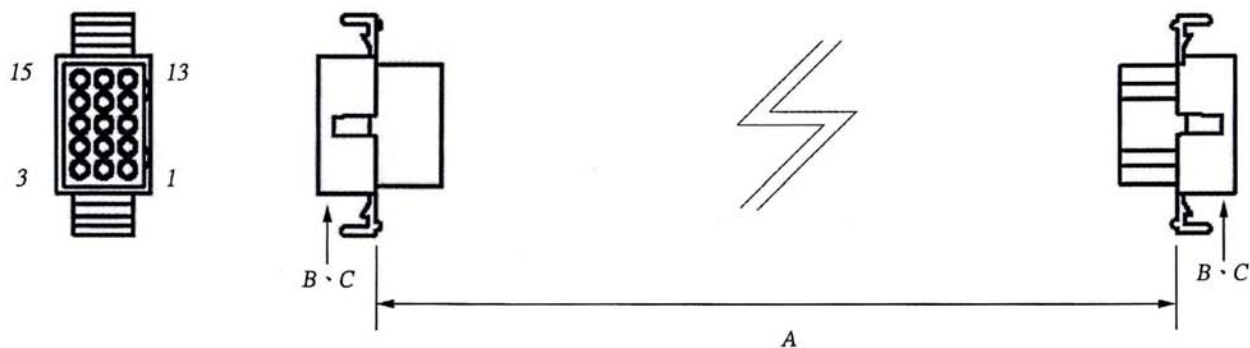

WIRE HARNESS CABLE WITH 3.68MM PITCH WIRE-TO-WIRE CRIMPED HOUSINGS (M6)

K368HN3X5

3.68MM PITCH HOUSING P/N 368HN-3X5HW