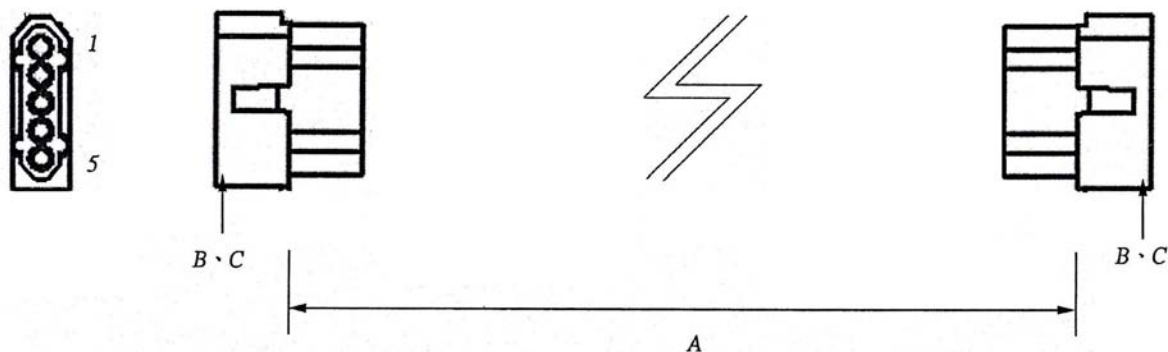

WIRE HARNESS CABLE WITH 2*3.68MM PITCH WIRE-TO-WIRE CRIMPED HOUSINGS (M1)

K368HM1X5

3.68MM PITCH HOUSING P/N 368HM-1X5HW