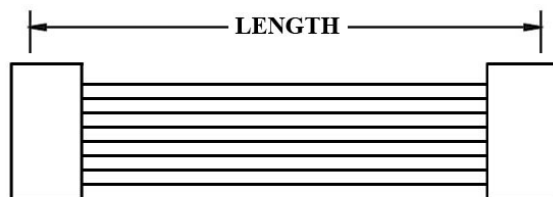

WIRE HARNESS CABLE WITH 3.68MM PITCH WIRE-TO-WIRE CRIMPED HOUSINGS (M6)

K368HN3X5

3.68MM PITCH HOUSING P/N 368HN-3X5HW

K368H7

K368HX

ORDERING INFORMATION:

P/N K 1 2 3 XXXXXX - XXX C M

1. HOUSING TYPE AT 2 ENDS:

- "368HN" 3.68MM PITCH Ø1.58MM WIRE HOUSING TO HOUSING (WIRING 1:1)
- "368H7" DITTO, BUT SAME DIRECTION OF CONTACTS AT 2 ENDS (WIRING 1:N)
- "368HX" DITTO, BUT HOUSING TO 3MM TINNED END

2. NO. OF CONTACTS:

- 1X2, 1X3, 1X4, 1X5, 2X2, 2X3, 3X3, 3X4, 3X5

3. LENGTH IN CM (CENTIMETERS)