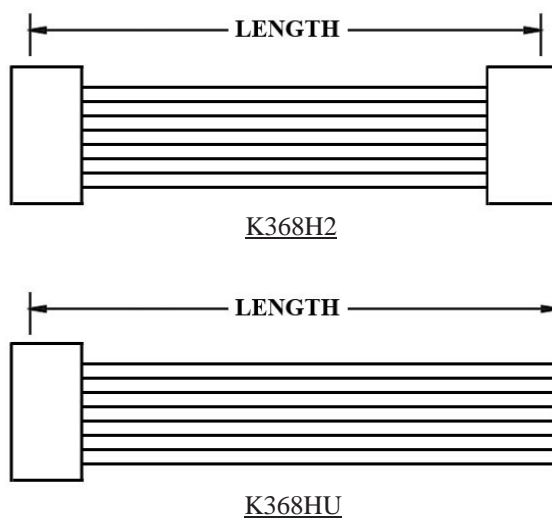

### ORDERING INFORMATION:

P/N K 1 2 3 XXXXXX - XXX C M

1. HOUSING TYPE AT 2 ENDS:

"368HG" 3.68MM PITCH Ø1.58MM WIRE HOUSING TO HOUSING (WIRING 1:1)

"368H2" DITTO, BUT SAME DIRECTION OF CONTACTS AT 2 ENDS (WIRING 1:N)

"368HU" DITTO, BUT HOUSING TO 3MM TINNED END

2. NO. OF CONTACTS:

1X2, 1X3, 1X4, 1X5, 2X2, 2X3, 3X3, 3X4, 3X5

3. LENGTH IN CM (CENTIMETERS)

## WIRE HARNESS CABLE WITH 3.68MM PITCH WIRE-TO-WIRE CRIMPED HOUSINGS (F3)

K368HG3X5