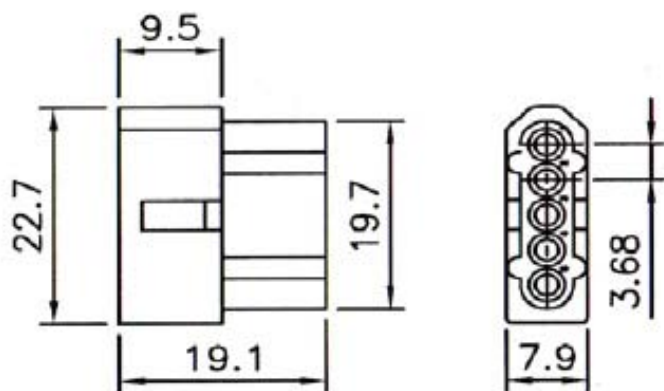

WIRE HARNESS CABLE WITH 2*3.68MM PITCH WIRE-TO-WIRE CRIMPED HOUSINGS (M1)

K368HM1X5

3.68MM PITCH HOUSING P/N 368HM-1X5HW

K368H6

K368HW

ORDERING INFORMATION:

P/N K 1 2 3 XXXXXX - XXX C M

1. HOUSING TYPE AT 2 ENDS:

"368HM" 3.68MM PITCH Ø1.58MM WIRE HOUSING TO HOUSING (WIRING 1:1)

"368H6" DITTO, BUT SAME DIRECTION OF CONTACTS AT 2 ENDS (WIRING 1:N)

"368HW" DITTO, BUT HOUSING TO 3MM TINNED END

2. NO. OF CONTACTS:

1X1, 1X2, 1X3, 1X4, 1X5, 2X2, 2X3, 3X3, 3X4, 3X5

3. LENGTH IN CM (CENTIMETERS)