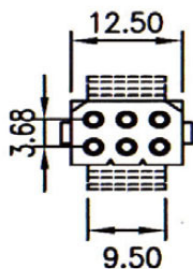

### ORDERING INFORMATION:

P/N K 1 2 3 XXXXXX - XXX C M

1. HOUSING TYPE AT 2 ENDS:

"368HG" 3.68MM PITCH Ø1.58MM WIRE HOUSING TO HOUSING (WIRING 1:1)

"368H2" DITTO, BUT SAME DIRECTION OF CONTACTS AT 2 ENDS (WIRING 1:N)

"368HU" DITTO, BUT HOUSING TO 3MM TINNED END

2. NO. OF CONTACTS:

1X2, 1X3, 1X4, 1X5, 2X2, 2X3, 3X3, 3X4, 3X5

3. LENGTH IN CM (CENTIMETERS)

## WIRE HARNESS CABLE WITH 3.68MM PITCH WIRE-TO-WIRE CRIMPED HOUSINGS (F2)

K368HG2X3

3.68MM PITCH HOUSING P/N 368HG-2X3HW

K368H2

K368HU