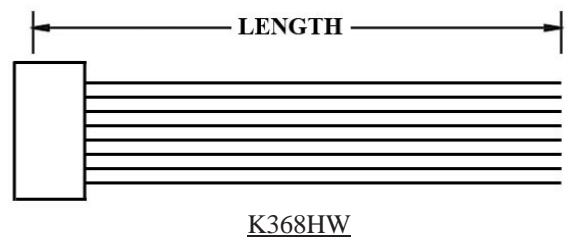

ORDERING INFORMATION:

P/N K 1 2 3 XXXXXX - XXX C M

1. HOUSING TYPE AT 2 ENDS:

- "368HM" 3.68MM PITCH Ø1.58MM WIRE HOUSING TO HOUSING (WIRING 1:1)
- "368H6" DITTO, BUT SAME DIRECTION OF CONTACTS AT 2 ENDS (WIRING 1:N)
- "368HW" DITTO, BUT HOUSING TO 3MM TINNED END

2. NO. OF CONTACTS:

- 1X1, 1X2, 1X3, 1X4, 1X5, 2X2, 2X3, 3X3, 3X4, 3X5

3. LENGTH IN CM (CENTIMETERS)