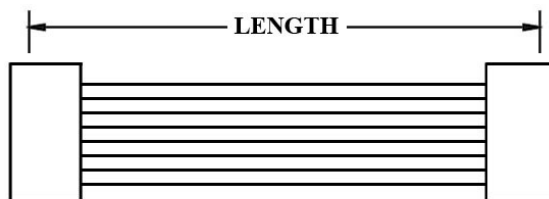

WIRE HARNESS CABLE WITH 3.68MM PITCH WIRE-TO-WIRE CRIMPED HOUSINGS (M4)

K368HN1X5

3.68MM PITCH HOUSING P/N 368HN-1X5HW

K368H7

K368HX

ORDERING INFORMATION:

P/N K 1 2 3 XXXXXX - XXX C M

1. HOUSING TYPE AT 2 ENDS:

"368HN" 3.68MM PITCH Ø1.58MM WIRE HOUSING TO HOUSING (WIRING 1:1)

"368H7" DITTO, BUT SAME DIRECTION OF CONTACTS AT 2 ENDS (WIRING 1:N)

"368HX" DITTO, BUT HOUSING TO 3MM TINNED END

2. NO. OF CONTACTS:

1X2, 1X3, 1X4, 1X5, 2X2, 2X3, 3X3, 3X4, 3X5

3. LENGTH IN CM (CENTIMETERS)